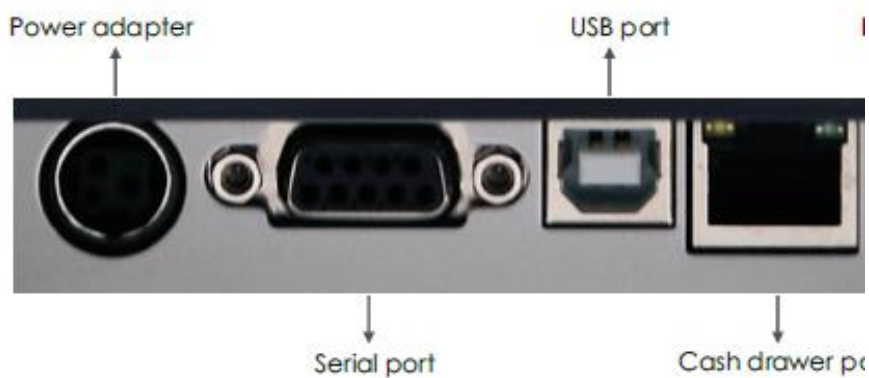

Alfa AC-180 Receipt Printer

Multiple interface choice

1. USB
2. Serial port
3. Cash drawer
4. power

SPECIFICATIONS AT A GLANCE

Print method

Direct thermal printing

Print Speed

180mm/s

Print Width

64/ 72mm

Interface

Serial+ USB

Power

DC 24V/ 1. 5A

Reliability(Mechanism)

150km

Weight

0. 95KG

Dimension

169 × 129 × 130 (W × D × H)

Cash drawer out

DC 24V/1A

Work environment

Temperature: 0~45°C, Humidity: 10~80%